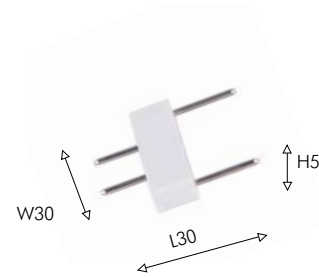

REMOTE CONTROL

01  
1004-CB-031

IP20  
metal, plastic

01

03  
1005-CB-030

IP20  
metal, plastic

04  
1005-CW-030

IP20  
metal, plastic