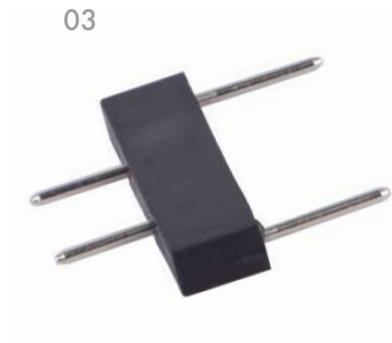

UNICA

ТРЕКОВАЯ СИСТЕМА

Сверхтонкая 5мм

Магнитная

Накладная

IP20

NEW

DIY

tuya

REMOTE CONTROL

IP20
metal, plastic

IP20
metal, plastic

IP20
metal, plastic

IP20
metal, plastic

03

● черный ○ белый

● белый акрил

● черный ○ белый

Favourite

2023

Четырехсторонний коннектор совместно с коннектором для создания угловых конструкций дает вариативность конфигураций: угловой - L, крестообразный - X или T-образный коннекторы для воплощения любой дизайнерской идеи.