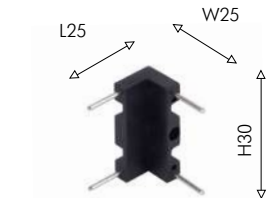

REMOTE CONTROL

03

04

01

1003-CB-030

IP20  
metal, plastic

01

03