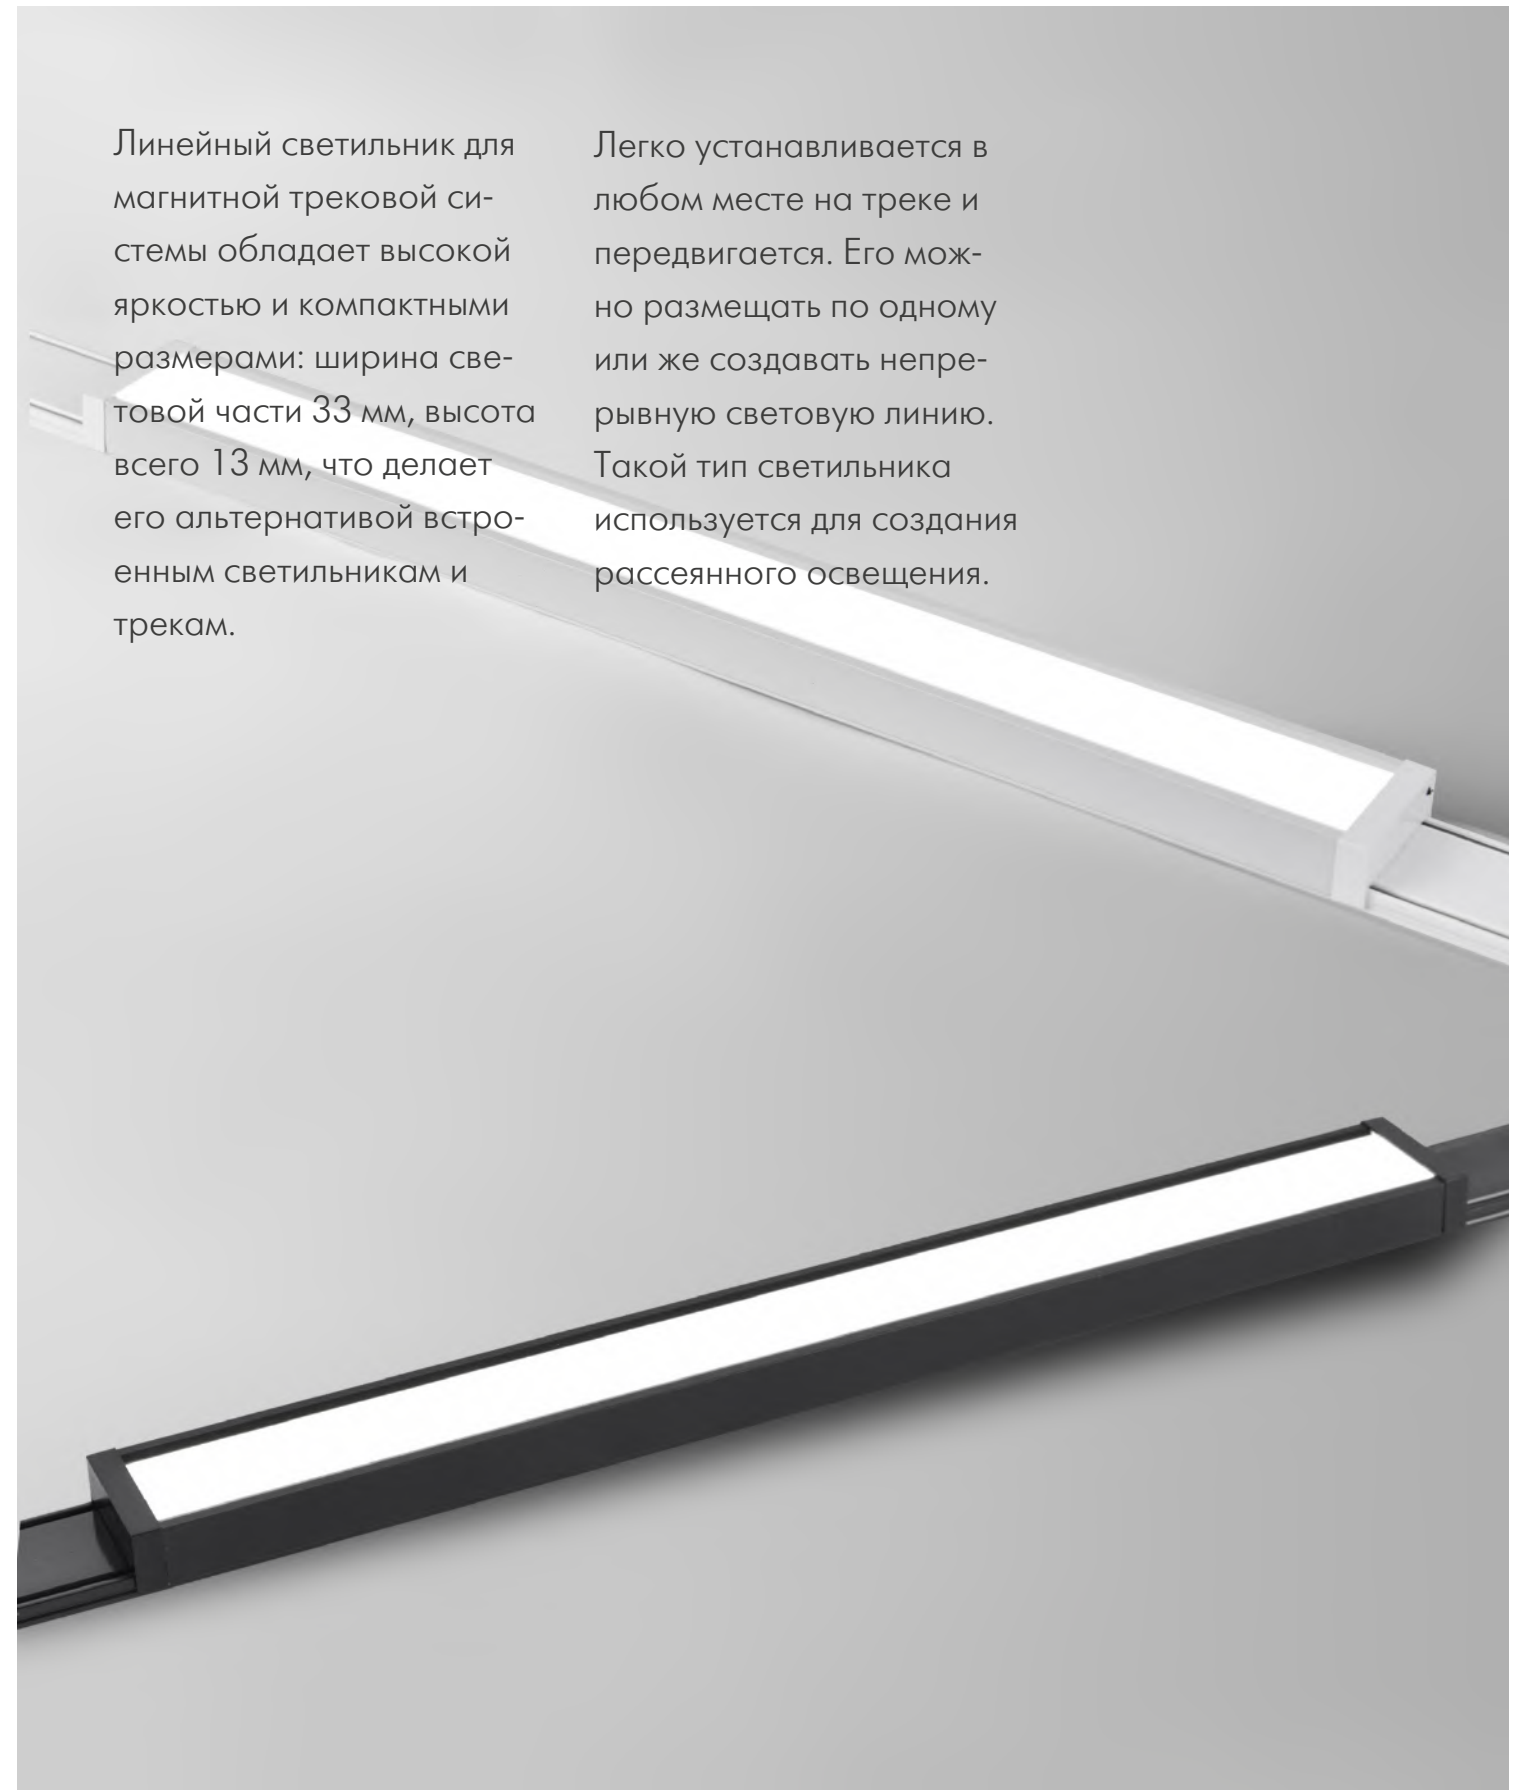

01

4137-1C

LED×12W, 42V, 3000-6000K, 800LM, 105°, included IP20 metal, plastic

черный

02

4137-2C

LED×20W, 42V, 3000-6000K, 1200LM, 105°, included IP20 metal, plastic

белый акрил

04

4138-2C

LED×20W, 42V, 3000-6000K, 1200LM, 105°, included IP20 metal, plastic

белый

Линейный светильник для магнитной трековой системы обладает высокой яркостью и компактными размерами: ширина световой части 33 мм, высота всего 13 мм, что делает его альтернативой встроенным светильникам и трекам.

Легко устанавливается в любом месте на треке и передвигается. Его можно размещать по одному или же создавать непрерывную световую линию. Такой тип светильника используется для создания рассеянного освещения.