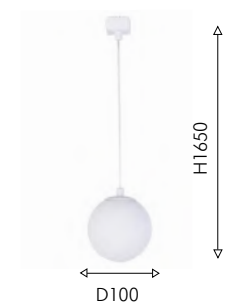

LED×7W, 42V, 3000-6000K,  
260LM, 15°, included  
IP20  
metal, plastic

● черный ● белый

● белое стекло  
● белый акрил

03  
4155-1P

LED×6W, 42V, 3000-6000K,  
350LM, 120°, included  
IP20  
metal, plastic, glass