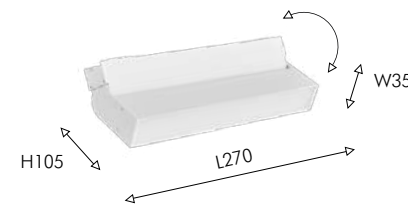

UNICA

ТРЕКОВАЯ СИСТЕМА

Сверхтонкая 5мм

Магнитная

Накладная

IP20

NEW

DIY

tuya

REMOTE CONTROL

02

01

01

4143-1U

LED×10W, 42V, 3000-6000K,
105°, included
IP20
metal, plastic

● черный

● белый акрил

Favourite

02

4144-1U

LED×10W, 42V, 3000-6000K,
105°, included
IP20
metal, plastic

● белый

Линейный светильник рассеянного света для магнитной трековой системы обладает высокой яркостью. Поворотный механизм светильника позволяет наклонять корпус, направляя световой поток в нужную сторону.