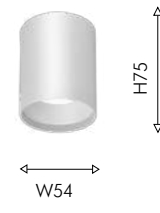

04
4152-1U

LED×7W, 42V, 3000-6000K,
550LM, 24°, included
IP20
metal, plastic

● белый

Цилиндрические светильники для магнитной трековой системы отлично впишутся в разнообразные стилистические решения, создавая огромное количество сценариев освещения для любых помещений и случаев.

Утопленный источник света обеспечивает высокий уровень зрительного комфорта и исключает слепящий эффект.

Серия представлена в металлическом корпусе черного и белого цвета.