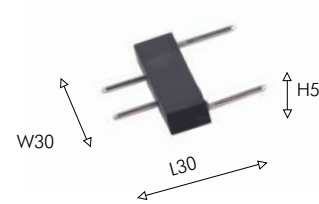

REMOTE CONTROL

01  
1004-CB-031

IP20  
metal, plastic

01

03  
1005-CB-030

IP20  
metal, plastic

04  
1005-CW-030

IP20  
metal, plastic