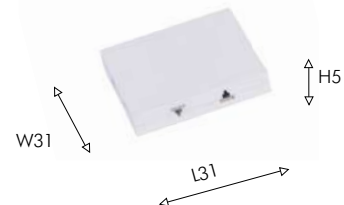

REMOTE CONTROL

01  
1004-CB-031

IP20  
metal, plastic

01

03  
1005-CB-030

IP20  
metal, plastic

04  
1005-CW-030

IP20  
metal, plastic