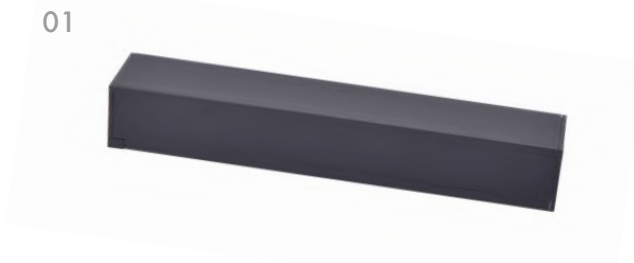

REMOTE CONTROL

04

03  
1000-DW-100

LED×100W, 42V,  
IP20  
metal, plastic

01

01  
1000-DB-100

LED×100W, 42V,  
IP20  
metal, plastic

02  
1000-DB-200